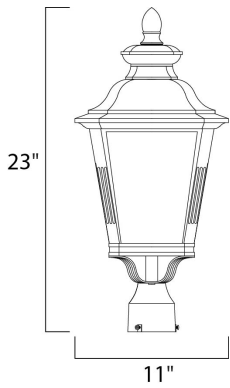

PRODUCT DESCRIPTION

Knoxville is an updated take on the traditional lantern style. Finished in Bronze and with the option of Clear or Frosted glass, our Incandescent version is sure to wow.