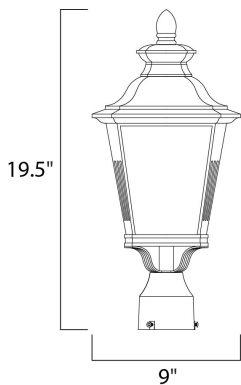

PRODUCT DESCRIPTION

Knoxville is an updated take on the traditional lantern style. Finished in Bronze and with the option of Clear or Frosted glass, our Incandescent version is sure to wow.

MEASUREMENTS

DIMENSION : 9" L x 9" W x 19.5" H

HANGING WEIGHT : 4.4 lb

LAMPING

INPUT VOLTAGE : 120V

BULB : 1 x 60W Incandescent E26 Medium , 60W Total

BULB INCLUDED : (Not Included)

DIMMABLE : Yes

FINISHES OPTION