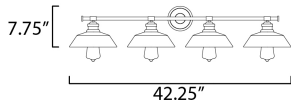

PRODUCT DESCRIPTION

Satin White cased glass shades in an RLM shape are mounted to a nostalgic Polished Chrome frame to create this clean and classic look. The larger scale glass sets this look apart and makes a statement over the vanity.