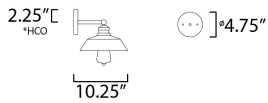

PRODUCT DESCRIPTION

Satin White cased glass shades in an RLM shape are mounted to a nostalgic Polished Chrome frame to create this clean and classic look. The larger scale glass sets this look apart and makes a statement over the vanity.