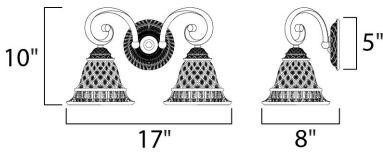

PRODUCT DESCRIPTION

The steeply sloped Oil Rubbed Bronze body and lipped Embossed Vanilla Glass on this transitional group are distinctive and bold.

MEASUREMENTS

DIMENSION : 17" W x 10" H x 8" Ext
 BACK PLATE : 5" W x 5" H
 HANGING WEIGHT : 5.55 lb

LAMPING

INPUT VOLTAGE : 120V
 BULB : 2 x 60W Incandescent E26 Medium , 120W Total
 BULB INCLUDED : (Not Included)
 DIMMABLE : Standard
 LIGHTING_DIRECTION : Both

FINISHES OPTION

 Oil Rubbed Bronze

GLASS

Embossed Vanilla EV