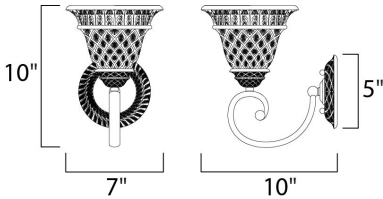

PRODUCT DESCRIPTION

The steeply sloped Oil Rubbed Bronze body and lipped Embossed Vanilla Glass on this transitional group are distinctive and bold.

MEASUREMENTS

DIMENSION : 7" W x 10" H x 10" Ext
 MAX OAH : 5.13" W x 5.13" H
 HANGING WEIGHT : 3.13 lb

LAMPING

INPUT VOLTAGE : 120V
 BULB : 1 x 100W Incandescent E26 Medium , 100W Total
 BULB INCLUDED : (Not Included)
 DIMMABLE : Standard Dimmer
 LIGHTING_DIRECTION : Both

FINISHES OPTION

 Oil Rubbed Bronze