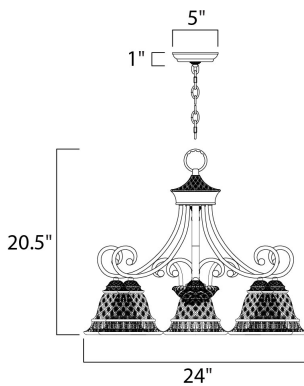

**PRODUCT DESCRIPTION**

The steeply sloped Oil Rubbed Bronze body and lipped Embossed Vanilla Glass on this transitional group are distinctive and bold.

**MEASUREMENTS**

DIMENSION : 24" W x 20.5" H  
 CANOPY : 5" W x 1" H x 5" L  
 HANGING WEIGHT : 18.4 lb