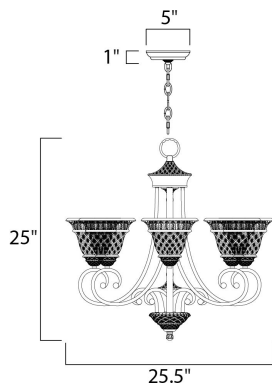

**PRODUCT DESCRIPTION**

The steeply sloped Oil Rubbed Bronze body and lipped Embossed Vanilla Glass on this transitional group are distinctive and bold.

**MEASUREMENTS**

DIMENSION : 25.5" W x 25" H
 CANOPY : 5" W x 1" H x 5" L
 HANGING WEIGHT : 19.31 lb