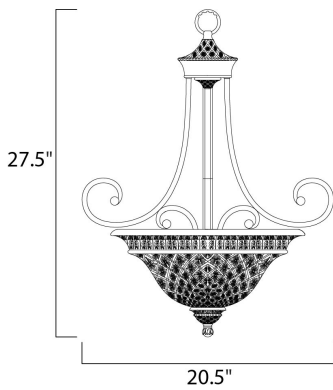

PRODUCT DESCRIPTION

The steeply sloped Oil Rubbed Bronze body and lipped Embossed Vanilla Glass on this transitional group are distinctive and bold.

MEASUREMENTS

DIMENSION : 20.5" W x 27.5" H

HANGING WEIGHT : 17.73 lb

LAMPING

INPUT VOLTAGE : 120V

BULB : 3 x 100W Incandescent E26 Medium , 300W Total

BULB INCLUDED : (Not Included)

DIMMABLE : Standard

FINISHES OPTION

 Oil Rubbed Bronze

GLASS