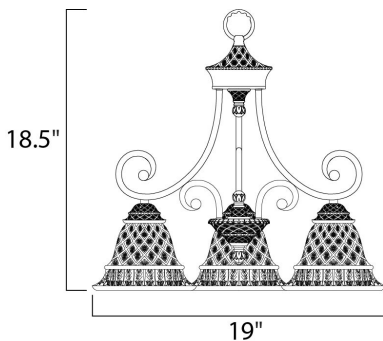

**PRODUCT DESCRIPTION**

The steeply sloped Oil Rubbed Bronze body and lipped Embossed Vanilla Glass on this transitional group are distinctive and bold.

**MEASUREMENTS**

DIMENSION : 19" W x 18.5" H
HANGING WEIGHT : 11.59 lb

LAMPING

INPUT VOLTAGE : 120V
BULB : 3 x 60W Incandescent E26 Medium , 180W Total
BULB INCLUDED : (Not Included)
DIMMABLE : Standard

FINISHES OPTION

 Oil Rubbed Bronze

GLASS

Embossed Vanilla EV

MATERIAL

Steel