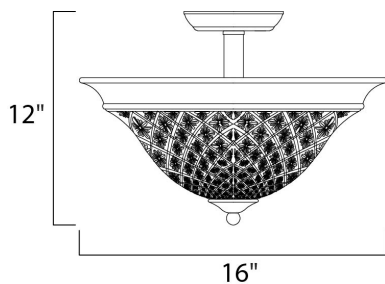

PRODUCT DESCRIPTION

The steeply sloped Oil Rubbed Bronze body and lipped Embossed Vanilla Glass on this transitional group are distinctive and bold.

MEASUREMENTS

DIMENSION : 16" W x 12" H
HANGING WEIGHT : 6.26 lb