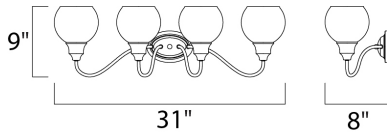

**PRODUCT DESCRIPTION**

Curved arms support circular glass with an open bottom which can be installed facing up or down. Available in your choice of Polished Chrome with Clear glass or Satin Nickel with Satin White glass.

**MEASUREMENTS**

DIMENSION : 31" W x 9" H x 8" Ext  
 BACK PLATE : 6" W x 4.15" H x 5.25" HCO  
 HANGING WEIGHT : 3.53 lb

**LAMPING**

INPUT VOLTAGE : 120V  
 BULB : 4 x 60W Incandescent E26 Medium , 240W Total  
 BULB INCLUDED : (Not Included)  
 DIMMABLE : Yes