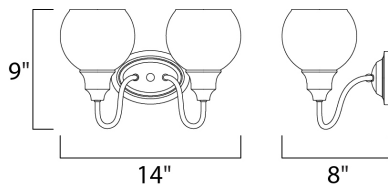

PRODUCT DESCRIPTION

Curved arms support circular glass with an open bottom which can be installed facing up or down. Available in your choice of Polished Chrome with Clear glass or Satin Nickel with Satin White glass.

MEASUREMENTS

DIMENSION : 14" W x 9" H x 8" Ext
 BACK PLATE : 6" W x 4.15" H x 5.25" HCO
 HANGING WEIGHT : 2.64 lb

LAMPING

INPUT VOLTAGE : 120V
 BULB : 2 x 60W Incandescent E26 Medium , 120W Total
 BULB INCLUDED : (Not Included)
 DIMMABLE : Yes