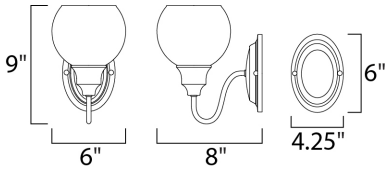

PRODUCT DESCRIPTION

Curved arms support circular glass with an open bottom which can be installed facing up or down. Available in your choice of Polished Chrome with Clear glass or Satin Nickel with Satin White glass.

MEASUREMENTS

DIMENSION : 6" W x 9" H x 8" Ext
 MAX OAH : 4.15" W x 6" H
 HANGING WEIGHT : 1.25 lb

LAMPING

INPUT VOLTAGE : 120V
 BULB : 1 x 60W Incandescent E26 Medium , 60W Total
 BULB INCLUDED : (Not Included)
 DIMMABLE : Yes