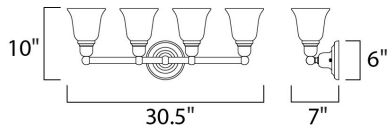

PRODUCT DESCRIPTION

Beautifully crafted with round stems and offered in our Satin Nickel or Oil Rubbed Bronze finishes. Both available with Soft Vanilla glass.

MEASUREMENTS

DIMENSION : 30.5" W x 10" H x 7" Ext
 BACK PLATE : 6" W x 6" H x 7.94" HCO
 HANGING WEIGHT : 5.1 lb