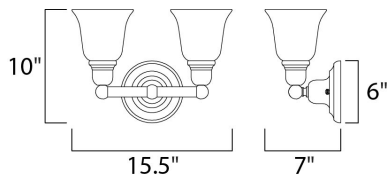

PRODUCT DESCRIPTION

Beautifully crafted with round stems and offered in our Satin Nickel or Oil Rubbed Bronze finishes. Both available with Soft Vanilla glass.

MEASUREMENTS

DIMENSION : 15.5" W x 10" H x 7" Ext
 BACK PLATE : 6" W x 6" H x 7.94" HCO
 HANGING WEIGHT : 2.9 lb