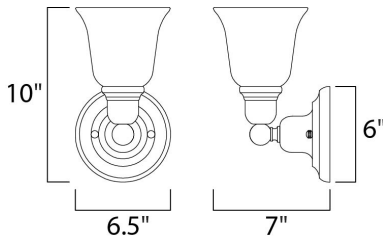

PRODUCT DESCRIPTION

Beautifully crafted with round stems and offered in our Satin Nickel or Oil Rubbed Bronze finishes. Both available with Soft Vanilla glass.

MEASUREMENTS

DIMENSION : 6.5" W x 10" H x 7" Ext
 MAX OAH : 11.5" OAH 6" W x 6" H
 HANGING WEIGHT : 2.03 lb

LAMPING

INPUT VOLTAGE : 120V
 BULB : 1 x 60W Incandescent E26 Medium , 60W Total
 BULB INCLUDED : (Not Included)
 DIMMABLE : Yes

FINISHES OPTION

-  Polished Chrome (PC)
-  Satin Nickel (SN)

GLASS

White WT

MATERIAL