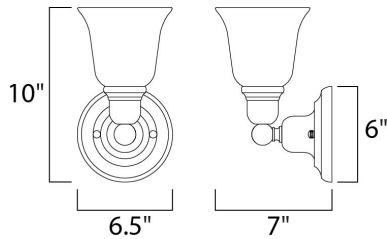

PRODUCT DESCRIPTION

Beautifully crafted with round stems and offered in our Satin Nickel or Oil Rubbed Bronze finishes. Both available with Soft Vanilla glass.

MEASUREMENTS

DIMENSION : 6.5" W x 10" H x 7" Ext
 MAX OAH : 11.5" OAH 6" W x 6" H
 HANGING WEIGHT : 2.03 lb

LAMPING

INPUT VOLTAGE : 120V
 BULB : 1 x 100W Incandescent E26 Medium , 100W Total
 BULB INCLUDED : (Not Included)
 DIMMABLE : Yes
 LIGHTING_DIRECTION : Both

FINISHES OPTION

-  Oil Rubbed Bronze
-  Polished Chrome
-  Satin Nickel