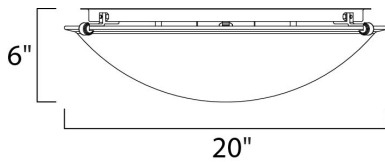

MEASUREMENTS

DIMENSION : 20" W x 6" H
 HANGING WEIGHT : 8.38 lb

LAMPING

INPUT VOLTAGE : 120V
 BULB : 4 x 60W Incandescent E26 Medium , 240W Total
 BULB INCLUDED : (Not Included)
 DIMMABLE : Yes

FINISHES OPTION