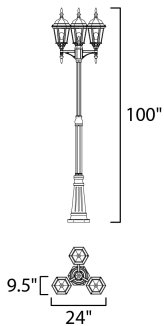

PRODUCT DESCRIPTION

Poles is a traditional style from Maxim Lighting International in Black, or Rust Patina finish.

MEASUREMENTS

DIMENSION : 24" W x 100" H
 MAX OAH : 5.67" W x 5.67" H
 HANGING WEIGHT : 23.54 lb

LAMPING

INPUT VOLTAGE : 120V
 BULB : 3 x 100W Incandescent E26 Medium , 300W Total
 BULB INCLUDED : (Not Included)
 DIMMABLE : Yes

FINISHES OPTION

-  Black
-  Rust Patina

MATERIAL

Aluminum

RATINGS

cETLus
 Wet Location