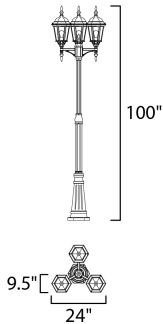

PRODUCT DESCRIPTION

Poles is a traditional style from Maxim Lighting International in Black, or Rust Patina finish.

MEASUREMENTS

DIMENSION : 24" W x 100" H
 MAX OAH : 7.96" W x 7.96" H
 HANGING WEIGHT : 23.54 lb