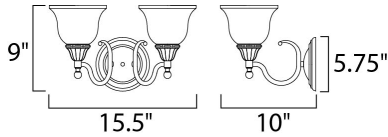

**PRODUCT DESCRIPTION**

A beautifully styled collection offered in Satin Nickel or our popular Oil Rubbed Bronze finish.

**MEASUREMENTS**

DIMENSION : 15.5" W x 9" H x 10" Ext  
 BACK PLATE : 5.67" W x 5.67" H  
 HANGING WEIGHT : 4.41 lb