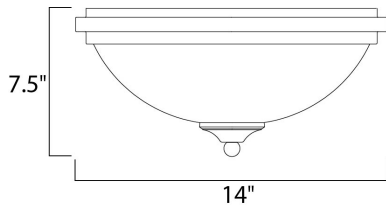

PRODUCT DESCRIPTION

A beautifully styled collection offered in Satin Nickel or our popular Oil Rubbed Bronze finish.

MEASUREMENTS

DIMENSION : 14" W x 7.5" H
 HANGING WEIGHT : 5.38 lb

LAMPING

INPUT VOLTAGE : 120V
 BULB : 2 x 60W Incandescent E26 Medium , 120W Total
 BULB INCLUDED : (Not Included)
 DIMMABLE : Yes