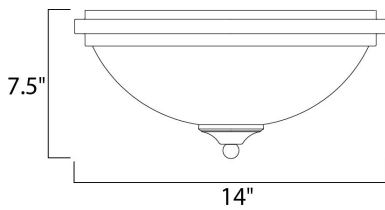

**PRODUCT DESCRIPTION**

A beautifully styled collection offered in Satin Nickel or our popular Oil Rubbed Bronze finish.

**MEASUREMENTS**

DIMENSION : 14" W x 7.5" H  
 HANGING WEIGHT : 5.38 lb

**LAMPING**