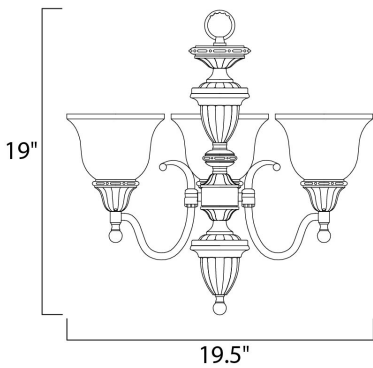

PRODUCT DESCRIPTION

A beautifully styled collection offered in Satin Nickel or our popular Oil Rubbed Bronze finish.

MEASUREMENTS

DIMENSION : 19.5" W x 16.75" H
 HANGING WEIGHT : 10.38 lb

LAMPING

INPUT VOLTAGE : 120V
 BULB : 3 x 100W Incandescent E26 Medium , 300W Total
 BULB INCLUDED : (Not Included)
 DIMMABLE : Standard Dimmer