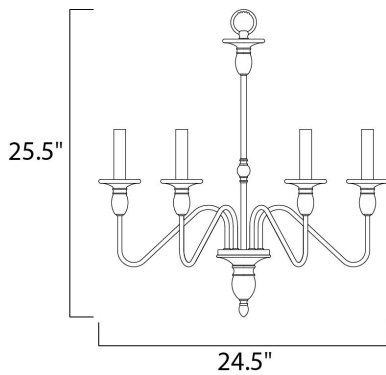

PRODUCT DESCRIPTION

This unique collection offers candelabra styling with the decorative flexibility of a chandelier. Finished Oil Rubbed Bronze or Satin Nickel.

MEASUREMENTS

DIMENSION : 24.5" W x 25.5" H
 HANGING WEIGHT : 7.39 lb