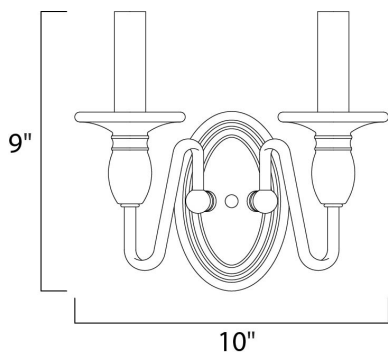

PRODUCT DESCRIPTION

This unique collection offers candelabra styling with the decorative flexibility of a chandelier. Finished Oil Rubbed Bronze or Satin Nickel.

MEASUREMENTS

DIMENSION : 10" W x 9" H x 7" Ext
 MAX OAH : 4.17" W x 6.1" H
 HANGING WEIGHT : 1.32 lb

LAMPING

INPUT VOLTAGE : 120V
 BULB : 2 x 60W Incandescent E12 Candelabra , 120W Total
 BULB INCLUDED : (Not Included)
 DIMMABLE : Yes
 LIGHTING_DIRECTION : Up

FINISHES OPTION

 Oil Rubbed Bronze (OI)

MATERIAL