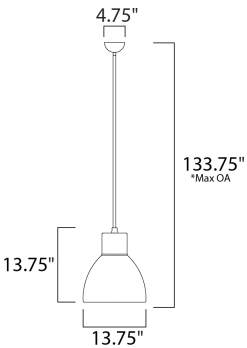

PRODUCT DESCRIPTION

Spun metal shades in various sizes are perfect for budget installations. Available in Black with gold interior and Satin Nickel with white interior, these pendants are very stylish.

*max overall height

MEASUREMENTS

- DIMENSION : 13.75" L x 13.75" W x 13.75" H
- MAX OAH : 133.75" OAH
- CANOPY : 4.75" W x 2.25" H x 4.75" L
- HANGING WEIGHT : 3.61 lb

LAMPING

- INPUT VOLTAGE : 120V
- BULB : 1 x 60W Incandescent E26 Medium , 60W Total
- BULB INCLUDED : (Not Included)
- DIMMABLE : Yes
- LIGHTING_DIRECTION : Down

FINISHES OPTION

-  Black / Gold (BKGLD)
-  Satin Nickel (SN)

MATERIAL

Steel

RATINGS

cETLus
Dry Location

ADDITIONAL

ADJUSTABLE
INSTALL UP/DOWN: Down
SLOPE: 120
OPERATING TEMPERATURE:
-20°C (-4°F), 40°C (104°F)