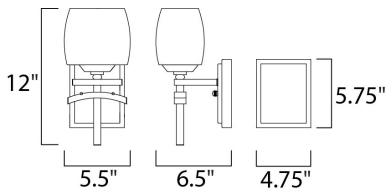

MEASUREMENTS

DIMENSION : 5.5" W x 12" H x 6.5" Ext
 MAX OAH : 4.75" W x 5.75" H
 HANGING WEIGHT : 3.15 lb

LAMPING

INPUT VOLTAGE : 120V
 BULB : 1 x 60W Incandescent E26 Medium , 60W Total
 BULB INCLUDED : (Not Included)
 DIMMABLE : Yes