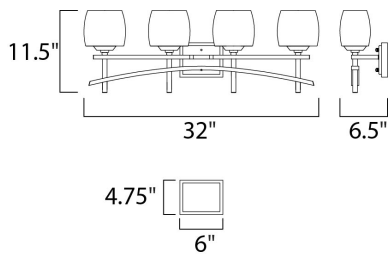

MEASUREMENTS

DIMENSION : 32" W x 11.5" H x 6.5" Ext
 BACK PLATE : 6" W x 4.75" H x 6.75" HCO
 HANGING WEIGHT : 9.26 lb

LAMPING

INPUT VOLTAGE : 120V
 BULB : 4 x 60W Incandescent E26 Medium , 240W Total
 BULB INCLUDED : (Not Included)
 DIMMABLE : Standard Dimmer