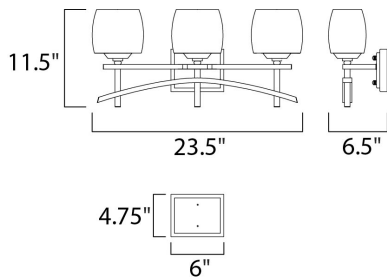

**MEASUREMENTS**

DIMENSION : 23.5" W x 11.5" H x 6.5" Ext  
 BACK PLATE : 6" W x 4.75" H x 6.75" HCO  
 HANGING WEIGHT : 7.72 lb

**LAMPING**

INPUT VOLTAGE : 120V  
 BULB : 3 x 60W Incandescent E26 Medium , 180W Total  
 BULB INCLUDED : (Not Included)  
 DIMMABLE : Yes