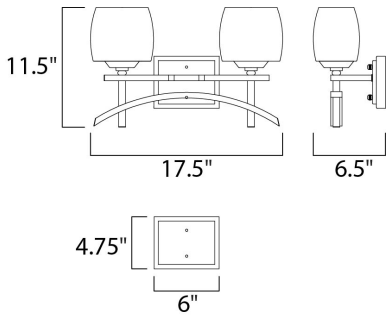

MEASUREMENTS

DIMENSION : 17.5" W x 11.5" H x 6.5" Ext
 BACK PLATE : 6" W x 4.75" H x 6.75" HCO
 HANGING WEIGHT : 5.84 lb

LAMPING

INPUT VOLTAGE : 120V
 BULB : 2 x 60W Incandescent E26 Medium , 120W Total
 BULB INCLUDED : (Not Included)
 DIMMABLE : Yes