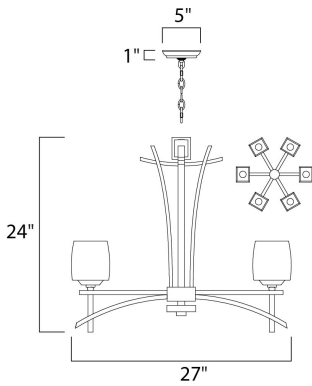

**MEASUREMENTS**

DIMENSION : 27" L x 27" W x 24" H  
 HANGING WEIGHT : 16.97 lb

**LAMPING**

INPUT VOLTAGE : 120V  
 BULB : 6 x 60W Incandescent E26 Medium , 360W Total  
 BULB INCLUDED : (Not Included)  
 DIMMABLE : Yes