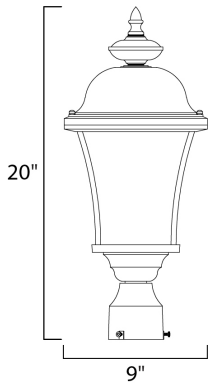

**PRODUCT DESCRIPTION**

Senator is a mediterranean style from Maxim Lighting International in Black, or Rust Patina finish.

**MEASUREMENTS**

DIMENSION : 9" L x 9" W x 20" H  
 HANGING WEIGHT : 5.5 lb

**LAMPING**