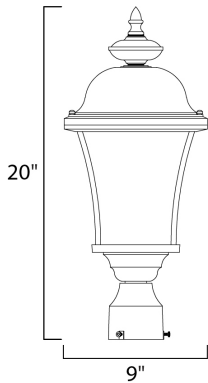

PRODUCT DESCRIPTION

Senator is a mediterranean style from Maxim Lighting International in Black, or Rust Patina finish.

MEASUREMENTS

DIMENSION : 9" L x 9" W x 20" H
 HANGING WEIGHT : 5.5 lb

LAMPING

INPUT VOLTAGE : 120V
 BULB : 1 x 60W Incandescent E26 Medium , 60W Total
 BULB INCLUDED : (Not Included)
 DIMMABLE : Yes

FINISHES OPTION

-  Black (BK)
-  Rust Patina (RP)

GLASS

Seedy CD

MATERIAL

Die Cast Aluminum

RATINGS

cETLus
 Wet Location