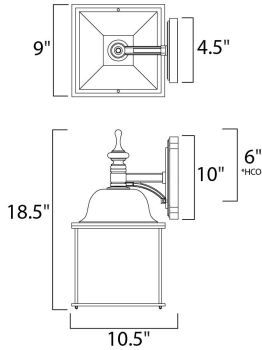

MEASUREMENTS

- DIMENSION : 9" W x 18.5" H x 10.5" Ext
- BACK PLATE : 4.5" W x 10" H x 6" HCO
- HANGING WEIGHT : 5.24 lb

LAMPING

- INPUT VOLTAGE : 120V
- BULB : 1 x 60W Incandescent E26 Medium , 60W Total
- BULB INCLUDED : (Not Included)
- DIMMABLE : Yes

Always consult a qualified electrician before installing any lighting product.