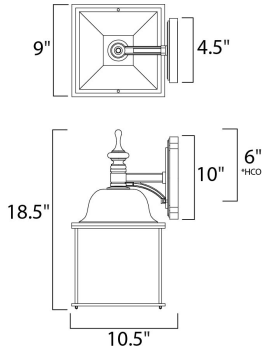

PRODUCT DESCRIPTION

Senator is a mediterranean style from Maxim Lighting International in Black, or Rust Patina finish.

MEASUREMENTS

DIMENSION : 9" W x 18.5" H x 10.5" Ext
BACK PLATE : 4.5" W x 10" H x 6" HCO
HANGING WEIGHT : 5.24 lb

LAMPING

INPUT VOLTAGE : 120V
BULB : 1 x 60W Incandescent E26 Medium , 60W Total
BULB INCLUDED : (Not Included)
DIMMABLE : Yes

FINISHES OPTION

- Black
- Rust Patina

GLASS

Seedy CD

MATERIAL

Die Cast Aluminum

RATINGS

cETLus
Wet Location

ADDITIONAL

OPERATING TEMPERATURE:
-20°C (-4°F), 40°C (104°F)

Always consult a qualified electrician before installing any lighting product.