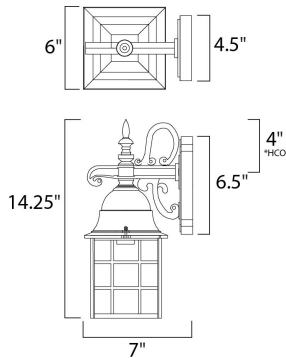

PRODUCT DESCRIPTION

North Church is an early American style from Maxim Lighting International in Black, Pewter, or Rust Patina finish.

MEASUREMENTS

DIMENSION : 6" W x 14.25" H x 7" Ext
BACK PLATE : 4.5" W x 6.5" H x 4" HCO
HANGING WEIGHT : 2.68 lb

LAMPING

INPUT VOLTAGE : 120V
LUMENS : 0 Rated
BULB : 1 x 60W Incandescent E26 Medium , 60W Total
BULB INCLUDED : (Not Included)
DIMMABLE : Yes

FINISHES OPTION

- Black
- Rust Patina

GLASS

Frosted FT

MATERIAL

Die Cast Aluminum

RATINGS

cULus
Wet Location

ADDITIONAL

RATED LIFE 2500 Hours
OPERATING TEMPERATURE:
-20°C (-4°F), 40°C (104°F)

Always consult a qualified electrician before installing any lighting product.