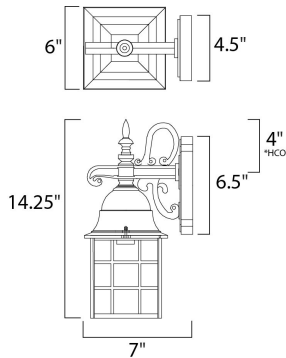

PRODUCT DESCRIPTION

North Church is an early American style from Maxim Lighting International in Black, Pewter, or Rust Patina finish.

MEASUREMENTS

- DIMENSION : 6" W x 14.25" H x 7" Ext
- BACK PLATE : 4.5" W x 6.5" H x 4" HCO
- HANGING WEIGHT : 2.42 lb

LAMPING

- INPUT VOLTAGE : 120V
- BULB : 1 x 100W Incandescent E26 Medium , 100W Total
- BULB INCLUDED : (Not Included)
- DIMMABLE : Yes

FINISHES OPTION

- Black
- Pewter

GLASS

Clear CL

MATERIAL

Die Cast Aluminum

RATINGS

cULus
Wet Location

ADDITIONAL

OPERATING TEMPERATURE:
-20°C (-4°F), 40°C (104°F)

Always consult a qualified electrician before installing any lighting product.