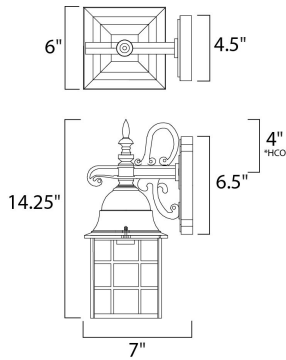

PRODUCT DESCRIPTION

North Church is an early American style from Maxim Lighting International in Black, Pewter, or Rust Patina finish.

MEASUREMENTS

- DIMENSION : 6" W x 14.25" H x 7" Ext
- BACK PLATE : 4.5" W x 6.5" H x 4" HCO
- HANGING WEIGHT : 2.42 lb

LAMPING

- INPUT VOLTAGE : 120V
- BULB : 1 x 60W Incandescent E26 Medium , 60W Total
- BULB INCLUDED : (Not Included)
- DIMMABLE : Yes

FINISHES OPTION

- Black (BK)

GLASS

Frosted FT

MATERIAL

Die Cast Aluminum

RATINGS

cULus
Wet Location

ADDITIONAL

OPERATING TEMPERATURE:
-20°C (-4°F), 40°C (104°F)

Always consult a qualified electrician before installing any lighting product.