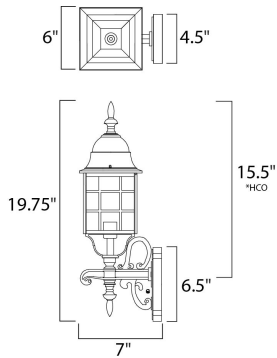

PRODUCT DESCRIPTION

North Church is an early American style from Maxim Lighting International in Black, Pewter, or Rust Patina finish.

MEASUREMENTS

- DIMENSION : 6" W x 19.75" H x 7" Ext
- BACK PLATE : 4.5" W x 6.5" H x 15.5" HCO
- HANGING WEIGHT : 2.42 lb

LAMPING

- INPUT VOLTAGE : 120V
- BULB : 1 x 60W Incandescent E26 Medium , 60W Total
- BULB INCLUDED : (Not Included)
- DIMMABLE : Yes

FINISHES OPTION

- Black (BK)
- Rust Patina (RP)

GLASS

Frosted FT

MATERIAL

Die Cast Aluminum

RATINGS

cULus
Wet Location

ADDITIONAL

OPERATING TEMPERATURE:
-20°C (-4°F), 40°C (104°F)

Always consult a qualified electrician before installing any lighting product.