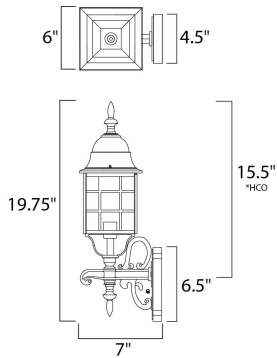

PRODUCT DESCRIPTION

North Church is an early American style from Maxim Lighting International in Black, Pewter, or Rust Patina finish.

MEASUREMENTS

DIMENSION : 6" W x 19.75" H x 7" Ext
BACK PLATE : 4.5" W x 6.5" H x 15.5" HCO
HANGING WEIGHT : 2.42 lb

LAMPING

INPUT VOLTAGE : 120V
BULB : 1 x 100W Incandescent E26 Medium , 100W Total
BULB INCLUDED : (Not Included)
DIMMABLE : Yes

FINISHES OPTION

- Black
- Pewter
- Rust Patina

GLASS

Clear CL

MATERIAL

Die Cast Aluminum

RATINGS

cULus
Wet Location

ADDITIONAL

OPERATING TEMPERATURE:
-20°C (-4°F), 40°C (104°F)

Always consult a qualified electrician before installing any lighting product.