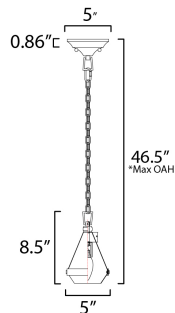

**PRODUCT DESCRIPTION**

A glossy White glass shade, conical in form, is combined with sharp-lined bands of metal finished in your choice of Polished Nickel or Satin Brass to create a pyramid of softly diffused light. Squared off trapezoidal chain loops connect to squared chain links allowing for over ten feet of adjustment. Though modern with its angular form, this pendant applies traditional metalwork details to create a timeless piece perfect for over a kitchen island or bedside.

**MEASUREMENTS**

- DIMENSION : 7.5" L x 7.5" W x 10" H
- MAX OAH : 55.75" OAH
- CANOPY : 5" W x 2" H x 5" L
- HANGING WEIGHT : 3.04 lb

**LAMPING**

- INPUT VOLTAGE : 120V
- BULB : 1 x 60W Incandescent E26 , 60W Total
- BULB INCLUDED : (Not Included)
- DIMMABLE : Y