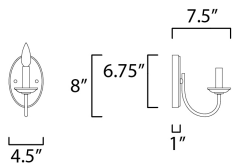

**MEASUREMENTS**

DIMENSION : 4.5" L x 4.5" W x 8" H x 7.5" Ext  
 MAX OAH : 4.5" W x 6.75" H  
 HANGING WEIGHT : 0.75 lb

**LAMPING**

INPUT VOLTAGE : 120V  
 BULB : 1 x 60W Incandescent E12 Candelabra , 60W Total  
 BULB INCLUDED : (Not Included)  
 DIMMABLE : Yes  
 LIGHTING\_DIRECTION : Up