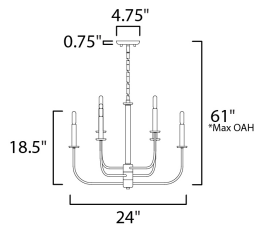

MEASUREMENTS

DIMENSION : 24" L x 24" W x 18" H
 MAX OAH : 62.5" OAH
 CANOPY : 4.75" W x 0.75" H x 4.75" L
 HANGING WEIGHT : 7.7161 lb

LAMPING

INPUT VOLTAGE : 120V
 BULB : 6 x 60W Incandescent E12 Candelabra , 360W Total
 BULB INCLUDED : (Not Included)
 DIMMABLE : Y

*max overall height

FINISHES OPTION

- Black / Satin Nickel (BKS)
- Satin Brass (SBR)

MATERIAL

Steel

RATINGS

cULus
 Dry Location

ADDITIONAL