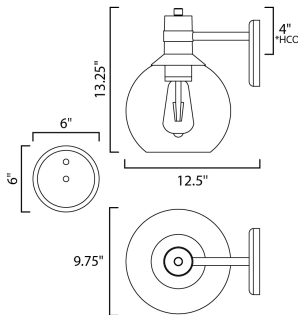

LAMPING

INPUT VOLTAGE : 120V
LUMENS : 450 Rated (400 Del.)
BULB : 1 x 4W LED E26 Medium , 4W Total
BULB INCLUDED : (Included)
DIMMABLE : Triac CL
CRI : 90+ CRI
COLOR_TEMP : 2200K
LIGHTING_DIRECTION : Down