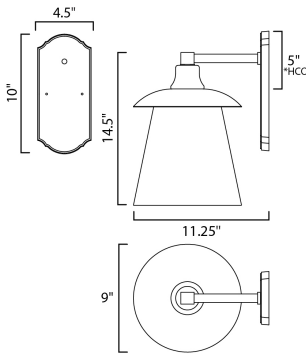

PRODUCT DESCRIPTION

Our new collections of outdoor fixtures feature the latest trends at excellent pricing. The combination of long-lasting die cast aluminum and hand blown thick clear glass is accentuated with the two-tone finish of Bronze and Gold creating the ultimate designer look.

MEASUREMENTS

- DIMENSION : 9" W x 14.5" H x 11.25" Ext
- BACK PLATE : 4.5" W x 10" H x 5" HCO
- HANGING WEIGHT : 3.89 lb

LAMPING

- INPUT VOLTAGE : 120V
- LUMENS : 450 Rated (400 Del.)
- BULB : 1 x 4W LED E26 Medium , 4W Total
- BULB INCLUDED : (Included)
- DIMMABLE : Triac CL
- CRI : 90+ CRI
- COLOR_TEMP : 2200K
- LIGHTING_DIRECTION : Down

FINISHES OPTION

- Bronze / Gold (BZGLD)

MATERIAL

Aluminum, Glass

RATINGS

cETLus
Wet Location

ADDITIONAL

INSTALL UP/DOWN: Down
RATED LIFE 35000 Hours
OPERATING TEMPERATURE:
-20°C (-4°F), 40°C (104°F)

Always consult a qualified electrician before installing any lighting product.