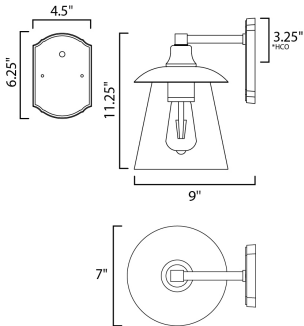

PRODUCT DESCRIPTION

Our new collections of outdoor fixtures feature the latest trends at excellent pricing. The combination of long-lasting die cast aluminum and hand blown thick clear glass is accentuated with the two-tone finish of Bronze and Gold creating the ultimate designer look.

MEASUREMENTS

- DIMENSION : 7" W x 11.25" H x 9" Ext
- BACK PLATE : 4.5" W x 6.25" H x 3.25" HCO
- HANGING WEIGHT : 2.88 lb

LAMPING

- INPUT VOLTAGE : 120V
- LUMENS : 450 Rated (400 Del.)
- BULB : 1 x 4W LED E26 Medium , 4W Total
- BULB INCLUDED : (Included)
- DIMMABLE : Triac CL
- CRI : 90+ CRI
- COLOR_TEMP : 2200K
- LIGHTING_DIRECTION : Down

FINISHES OPTION

- Bronze / Gold (BZGLD)

MATERIAL

Aluminum, Glass

RATINGS

cETLus
Wet Location

ADDITIONAL

INSTALL UP/DOWN: Down
RATED LIFE 35000 Hours
OPERATING TEMPERATURE:
-20°C (-4°F), 40°C (104°F)

Always consult a qualified electrician before installing any lighting product.