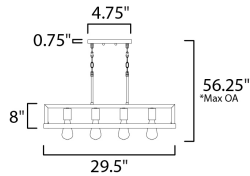

MEASUREMENTS

- DIMENSION : 29.5" L x 8.75" W x 8" H
- MAX OAH : 56.25" OAH
- CANOPY : 4.75" W x 0.75" H x 9.84" L
- HANGING WEIGHT : 6.83 lb

LAMPING

- INPUT VOLTAGE : 120V
- BULB : 4 x 60W Incandescent E26 Medium , 240W Total
- BULB INCLUDED : (Not Included)
- DIMMABLE : Yes

*max overall height

FINISHES OPTION

- Black / Ashbury (BKASB)

MATERIAL

Steel, Wood

RATINGS

cULus
Dry Location

ADDITIONAL