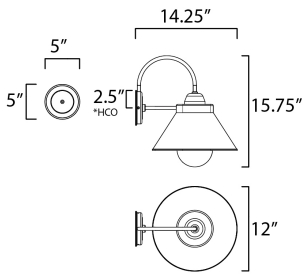

PRODUCT DESCRIPTION

A powder coat aluminum frame support a durable polycarbonate shade in classic RLM styles. This an excellent choice for extreme environments like coastal areas. The combination Black frame and White shade create a dramatic look.

MEASUREMENTS

- DIMENSION : 12" W x 15.75" H x 14.25" Ext
- BACK PLATE : 5" W x 5" H x 2.5" HCO
- HANGING WEIGHT : 1.94 lb

LAMPING

- INPUT VOLTAGE : 120V
- BULB : 1 x 60W Incandescent E26 Medium , 60W Total
- BULB INCLUDED : (Not Included)
- DIMMABLE : Yes
- LIGHTING_DIRECTION : Down

FINISHES OPTION

- Black (BK)

GLASS

- White WT

MATERIAL

- Polycarbonate, Aluminum

RATINGS

- cETLus
- Wet Location

ADDITIONAL

- INSTALL UP/DOWN: Down
- OPERATING TEMPERATURE: -20°C (-4°F), 40°C (104°F)

Always consult a qualified electrician before installing any lighting product.