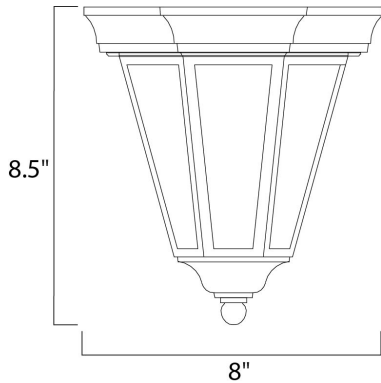

PRODUCT DESCRIPTION

Westlake is a transitional style from Maxim Lighting International in Black, Rust Patina, Empire Bronze, or White finish.

MEASUREMENTS

DIMENSION : 8" L x 8" W x 8.5" H
 CANOPY : 9" W x 1.18" H x 1.18" L
 HANGING WEIGHT : 2.42 lb